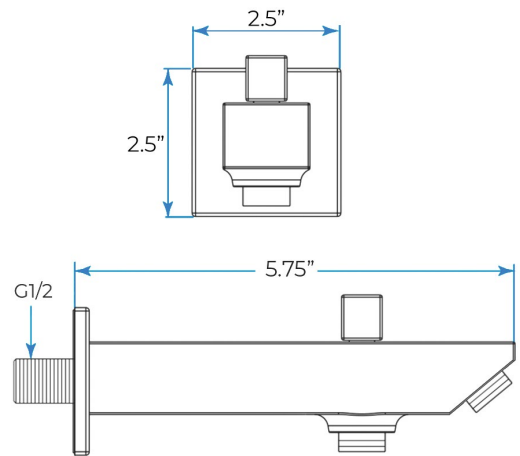

- Shower Panel /Hose Material: 304 Stainless Steel
- Shower Head Size: 800*600 mm
- Showerheads Install: Embedded Ceiling Mounted
- Concealed Mixer Install: Wall-Mounted
- LED Shower Head Functions: Rainfall, Waterfall, Mist
- Water Pressure: 0.3 MPA
- Water Flow: 16L/min~28L/min
- Shower Accessories Material: Brass
- LED Light: Need to Connect Power
- Shower Hose Length: 1.5M
- AC: 100-265V 50/60Hz
- Music: Need Bluetooth

- 1: Turn ON/OFF
- 2: Color Touch Ring
- 5: Mode Switch
- 4/8: Dynamic Speed adjusting
- 3/6: Color Temperature adjusting
- 7/9: Dynamic Brightness adjusting

All dimensions and specifications are nominal and may vary. Use actual products for accuracy in critical situations.

Shower Mixer

Product shown is only for installation display purpose

Hand Shower

Shower Mixer Connections

Spout

Body Jet

FEATURES

- Material: Brass
- Base Plate Height: 5-1/8"
- Base Plate Width: 5-1/8"
- Jet Surface Area: 3-1/8"
- Surface Depth: 1/4"
- Adjustment Angle: 5°
- Male NPT Connection: 1/2"
- Maximum Flow Rate: 2.5 GPM (9.5L/min) max @ 80 psi