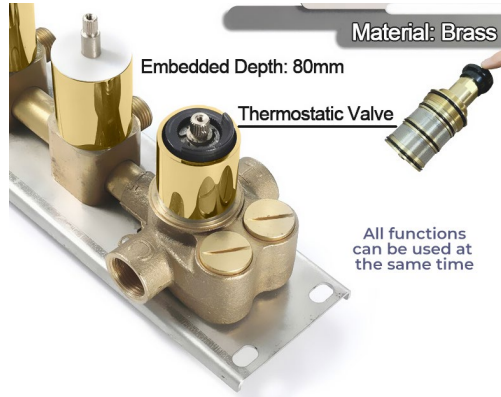

WATERFALL RAINFALL MIST THERMOSTATIC LED REMOTE CONTROLLED RECESSED CEILING GOLD MOUNT GOLD SHOWER SYSTEM WITH JETTED BODY SPRAYS AND HANDHELD SHOWER SPECIFICATIONS

Shower Head

Product shown is only for installation display purpose

- Shower Panel /Hose Material: 304 Stainless Steel
- Shower Head Size: 800*600 mm
- Showerheads Install: Embedded Ceiling Mounted
- Concealed Mixer Install: Wall-Mounted
- LED Shower Head Functions: Rainfall, Waterfall, Mist
- Water Pressure: 0.3 MPA
- Water Flow: 16L/min~28L/min
- Shower Accessories Material: Brass
- LED Light: Need to Connect Power
- Shower Hose Length: 1.5M
- AC: 100-265V 50/60Hz
- Music: Need Bluetooth

- 1: Turn ON/OFF
- 2: Color Touch Ring
- 5: Mode Switch
- 4/8: Dynamic Speed adjusting
- 3/6: Color Temperature adjusting
- 7/9: Dynamic Brightness adjusting

All dimensions and specifications are nominal and may vary. Use actual products for accuracy in critical situations.

Shower Mixer

Product shown is only for installation display purpose

Hand Shower

Shower Mixer Connections

Spout

Body Jet

FEATURES

- Material: Brass
- Base Plate Height: 5-1/8"
- Base Plate Width: 5-1/8"
- Jet Surface Area: 3-1/8"
- Surface Depth: 1/4"
- Adjustment Angle: 5°
- Male NPT Connection: 1/2"
- Maximum Flow Rate: 2.5 GPM (9.5L/min) max @ 80 psi