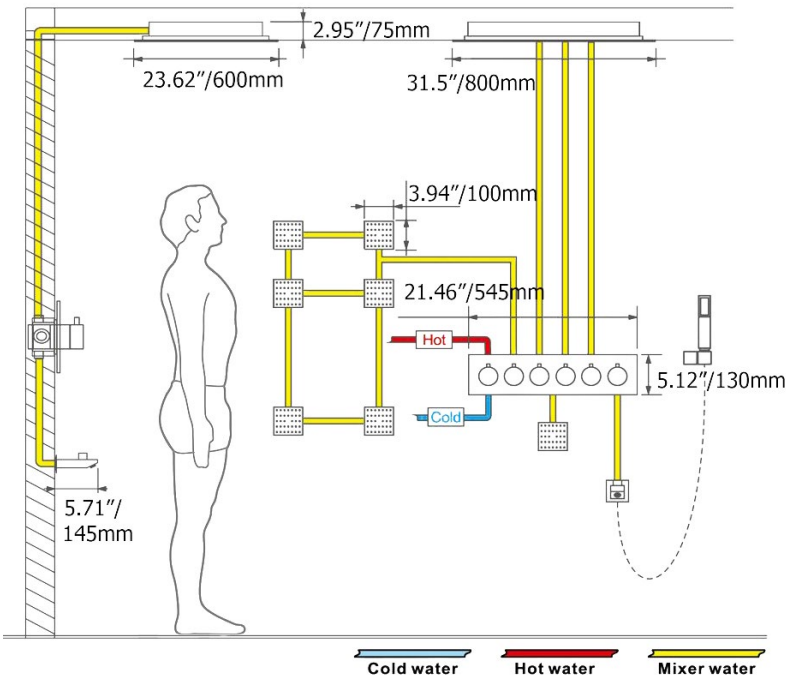

WATERFALL RAINFALL MIST THERMOSTATIC LED REMOTE CONTROLLED RECESSED CEILING GOLD MOUNT GOLD SHOWER SYSTEM WITH JETTED BODY SPRAYS AND HANDHELD SHOWER SPECIFICATIONS

Shower Head

Product shown is only for installation display purpose

- Shower Panel /Hose Material: 304 Stainless Steel
- Shower Head Size: 800*600 mm
- Showerheads Install: Embedded Ceiling Mounted
- Concealed Mixer Install: Wall-Mounted
- LED Shower Head Functions: Rainfall, Waterfall, Mist
- Water Pressure: 0.3 MPA
- Water Flow: 16L/min~28L/min
- Shower Accessories Material: Brass
- LED Light: Need to Connect Power
- Shower Hose Length: 1.5M
- AC: 100-265V 50/60Hz
- Music: Need Bluetooth

- 1: Turn ON/OFF
- 2: Color Touch Ring
- 5: Mode Switch
- 4/8: Dynamic Speed adjusting
- 3/6: Color Temperature adjusting
- 7/9: Dynamic Brightness adjusting

All dimensions and specifications are nominal and may vary. Use actual products for accuracy in critical situations.

Shower Mixer

Product shown is only for installation display purpose

Hand Shower

Shower Mixer Connections

Spout

Body Jet

FEATURES

- Material: Brass
- Base Plate Height: 5-1/8"
- Base Plate Width: 5-1/8"
- Jet Surface Area: 3-1/8"
- Surface Depth: 1/4"
- Adjustment Angle: 5°
- Male NPT Connection: 1/2"
- Maximum Flow Rate: 2.5 GPM (9.5L/min) max @ 80 psi