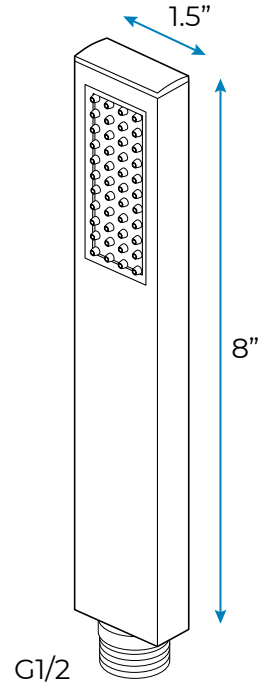

- Shower Panel /Hose Material: 304 Stainless Steel
- Shower Head Size: 800*600 mm
- Showerheads Install: Embedded Ceiling Mounted
- Concealed Mixer Install: Wall-Mounted
- LED Shower Head Functions: Rainfall, Waterfall, Mist
- Water Pressure: 0.3 MPA
- Water Flow: 16L/min~28L/min
- Shower Accessories Material: Brass
- LED Light: Need to Connect Power
- Shower Hose Length: 1.5M
- AC: 100-265V 50/60Hz
- Music: Need Bluetooth

- 1: Turn ON/OFF
- 2: Color Touch Ring
- 5: Mode Switch
- 4/8: Dynamic Speed adjusting
- 3/6: Color Temperature adjusting
- 7/9: Dynamic Brightness adjusting

All dimensions and specifications are nominal and may vary. Use actual products for accuracy in critical situations.

Shower Mixer

Product shown is only for installation display purpose

Hand Shower

Shower Mixer Connections

Spout

Body Jet

FEATURES

- Material: Brass
- Base Plate Height: 5-1/8"
- Base Plate Width: 5-1/8"
- Jet Surface Area: 3-1/8"
- Surface Depth: 1/4"
- Adjustment Angle: 5°
- Male NPT Connection: 1/2"
- Maximum Flow Rate: 2.5 GPM (9.5L/min) max @ 80 psi