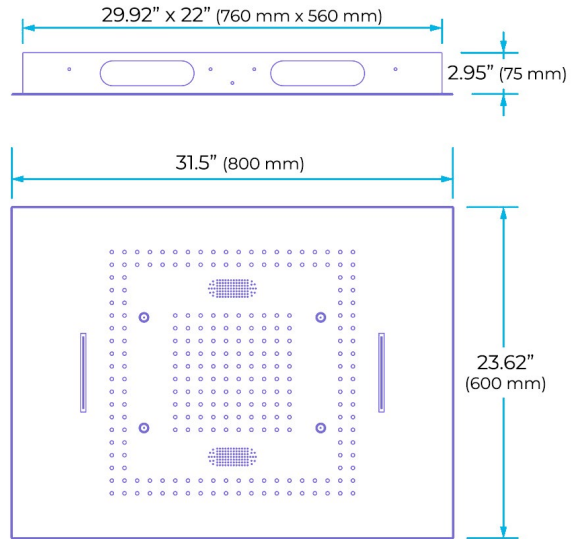

WATERFALL RAINFALL MIST THERMOSTATIC LED REMOTE CONTROLLED RECESSED CEILING GOLD MOUNT GOLD SHOWER SYSTEM WITH JETTED BODY SPRAYS AND HANDHELD SHOWER SPECIFICATIONS

Shower Head

Product shown is only for installation display purpose

- Shower Panel /Hose Material: 304 Stainless Steel
- Shower Head Size: 800*600 mm
- Showerheads Install: Embedded Ceiling Mounted
- Concealed Mixer Install: Wall-Mounted
- LED Shower Head Functions: Rainfall, Waterfall, Mist
- Water Pressure: 0.3 MPA
- Water Flow: 16L/min~28L/min
- Shower Accessories Material: Brass
- LED Light: Need to Connect Power
- Shower Hose Length: 1.5M
- AC: 100-265V 50/60Hz
- Music: Need Bluetooth

- 1: Turn ON/OFF
- 2: Color Touch Ring
- 5: Mode Switch
- 4/8: Dynamic Speed adjusting
- 3/6: Color Temperature adjusting
- 7/9: Dynamic Brightness adjusting

All dimensions and specifications are nominal and may vary. Use actual products for accuracy in critical situations.

Shower Mixer

Product shown is only for installation display purpose

Hand Shower

Shower Mixer Connections

Spout

Body Jet

FEATURES

- Material: Brass
- Base Plate Height: 5-1/8"
- Base Plate Width: 5-1/8"
- Jet Surface Area: 3-1/8"
- Surface Depth: 1/4"
- Adjustment Angle: 5°
- Male NPT Connection: 1/2"
- Maximum Flow Rate: 2.5 GPM (9.5L/min) max @ 80 psi