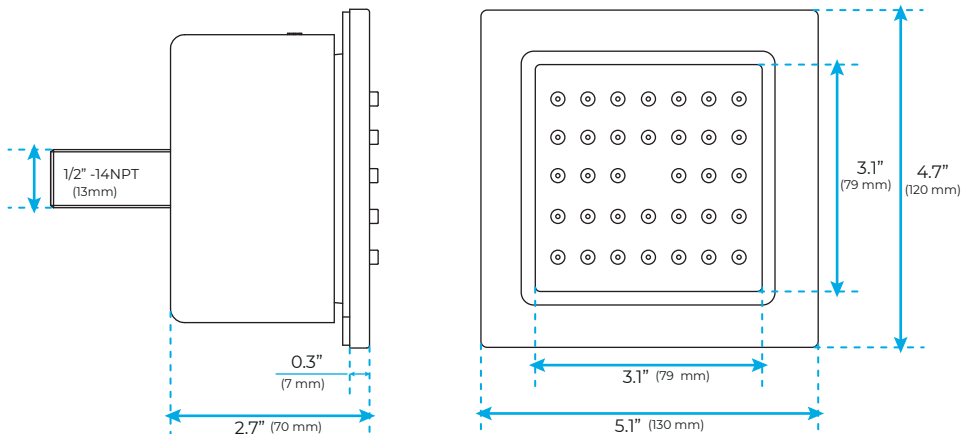

- Shower Panel /Hose Material: 304 Stainless Steel
- Shower Head Size: 800*600 mm
- Showerheads Install: Embedded Ceiling Mounted
- Concealed Mixer Install: Wall-Mounted
- LED Shower Head Functions: Rainfall, Waterfall, Mist
- Water Pressure: 0.3 MPA
- Water Flow: 16L/min~28L/min
- Shower Accessories Material: Brass
- LED Light: Need to Connect Power
- Shower Hose Length: 1.5M
- AC: 100-265V 50/60Hz
- Music: Need Bluetooth

- 1: Turn ON/OFF
- 2: Color Touch Ring
- 5: Mode Switch
- 4/8: Dynamic Speed adjusting
- 3/6: Color Temperature adjusting
- 7/9: Dynamic Brightness adjusting

All dimensions and specifications are nominal and may vary. Use actual products for accuracy in critical situations.

Shower Mixer

Product shown is only for installation display purpose

Hand Shower

Shower Mixer Connections

Spout

Body Jet

FEATURES

- Material: Brass
- Base Plate Height: 5-1/8"
- Base Plate Width: 5-1/8"
- Jet Surface Area: 3-1/8"
- Surface Depth: 1/4"
- Adjustment Angle: 5°
- Male NPT Connection: 1/2"
- Maximum Flow Rate: 2.5 GPM (9.5L/min) max @ 80 psi