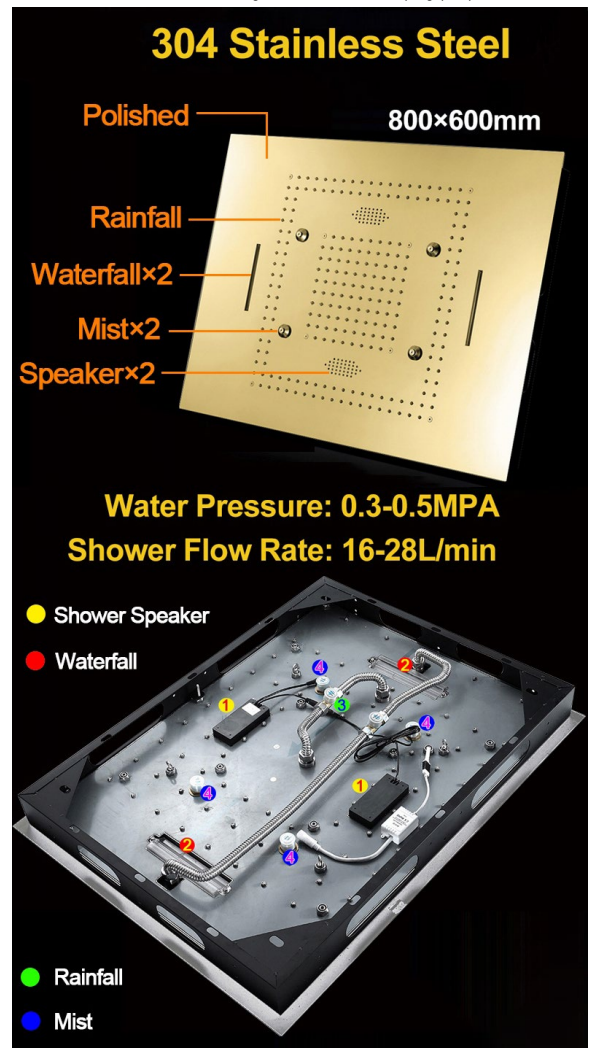

WATERFALL RAINFALL MIST THERMOSTATIC LED REMOTE CONTROLLED RECESSED CEILING GOLD MOUNT GOLD SHOWER SYSTEM WITH JETTED BODY SPRAYS AND HANDHELD SHOWER SPECIFICATIONS

Shower Head

Product shown is only for installation display purpose

- Shower Panel /Hose Material: 304 Stainless Steel
- Shower Head Size: 800*600 mm
- Showerheads Install: Embedded Ceiling Mounted
- Concealed Mixer Install: Wall-Mounted
- LED Shower Head Functions: Rainfall, Waterfall, Mist
- Water Pressure: 0.3 MPA
- Water Flow: 16L/min~28L/min
- Shower Accessories Material: Brass
- LED Light: Need to Connect Power
- Shower Hose Length: 1.5M
- AC: 100-265V 50/60Hz
- Music: Need Bluetooth

- 1: Turn ON/OFF
- 2: Color Touch Ring
- 5: Mode Switch
- 4/8: Dynamic Speed adjusting
- 3/6: Color Temperature adjusting
- 7/9: Dynamic Brightness adjusting

All dimensions and specifications are nominal and may vary. Use actual products for accuracy in critical situations.

Shower Mixer

Product shown is only for installation display purpose

Hand Shower

Shower Mixer Connections

Spout

Body Jet

FEATURES

- Material: Brass
- Base Plate Height: 5-1/8"
- Base Plate Width: 5-1/8"
- Jet Surface Area: 3-1/8"
- Surface Depth: 1/4"
- Adjustment Angle: 5°
- Male NPT Connection: 1/2"
- Maximum Flow Rate: 2.5 GPM (9.5L/min) max @ 80 psi