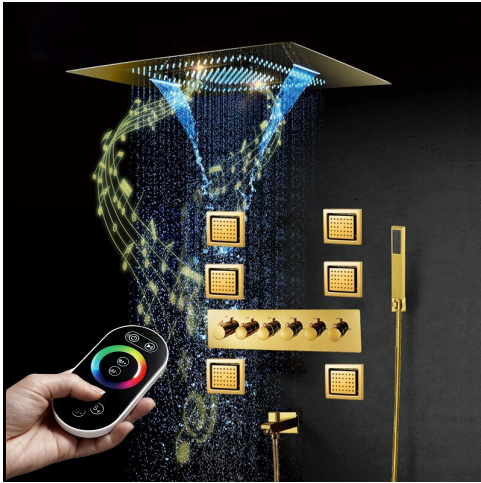

WATERFALL RAINFALL MIST THERMOSTATIC LED REMOTE CONTROLLED RECESSED CEILING GOLD MOUNT GOLD SHOWER SYSTEM WITH JETTED BODY SPRAYS AND HANDHELD SHOWER SPECIFICATIONS

Shower Head

Product shown is only for installation display purpose

- Shower Panel /Hose Material: 304 Stainless Steel
- Shower Head Size: 800*600 mm
- Showerheads Install: Embedded Ceiling Mounted
- Concealed Mixer Install: Wall-Mounted
- LED Shower Head Functions: Rainfall, Waterfall, Mist
- Water Pressure: 0.3 MPA
- Water Flow: 16L/min~28L/min
- Shower Accessories Material: Brass
- LED Light: Need to Connect Power
- Shower Hose Length: 1.5M
- AC: 100-265V 50/60Hz
- Music: Need Bluetooth

- 1: Turn ON/OFF
- 2: Color Touch Ring
- 5: Mode Switch
- 4/8: Dynamic Speed adjusting
- 3/6: Color Temperature adjusting
- 7/9: Dynamic Brightness adjusting

All dimensions and specifications are nominal and may vary. Use actual products for accuracy in critical situations.

Shower Mixer

Product shown is only for installation display purpose

Hand Shower

Shower Mixer Connections

Spout

Body Jet

FEATURES

- Material: Brass
- Base Plate Height: 5-1/8"
- Base Plate Width: 5-1/8"
- Jet Surface Area: 3-1/8"
- Surface Depth: 1/4"
- Adjustment Angle: 5°
- Male NPT Connection: 1/2"
- Maximum Flow Rate: 2.5 GPM (9.5L/min) max @ 80 psi