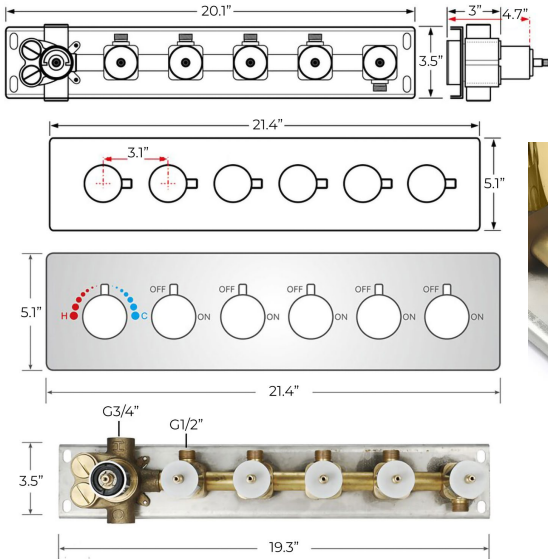

WATERFALL RAINFALL MIST THERMOSTATIC LED REMOTE CONTROLLED RECESSED CEILING GOLD MOUNT GOLD SHOWER SYSTEM WITH JETTED BODY SPRAYS AND HANDHELD SHOWER SPECIFICATIONS

Shower Head

Product shown is only for installation display purpose

- Shower Panel /Hose Material: 304 Stainless Steel
- Shower Head Size: 800*600 mm
- Showerheads Install: Embedded Ceiling Mounted
- Concealed Mixer Install: Wall-Mounted
- LED Shower Head Functions: Rainfall, Waterfall, Mist
- Water Pressure: 0.3 MPA
- Water Flow: 16L/min~28L/min
- Shower Accessories Material: Brass
- LED Light: Need to Connect Power
- Shower Hose Length: 1.5M
- AC: 100-265V 50/60Hz
- Music: Need Bluetooth

- 1: Turn ON/OFF
- 2: Color Touch Ring
- 5: Mode Switch
- 4/8: Dynamic Speed adjusting
- 3/6: Color Temperature adjusting
- 7/9: Dynamic Brightness adjusting

All dimensions and specifications are nominal and may vary. Use actual products for accuracy in critical situations.

Shower Mixer

Product shown is only for installation display purpose

Hand Shower

Shower Mixer Connections

Spout

Body Jet

FEATURES

- Material: Brass
- Base Plate Height: 5-1/8"
- Base Plate Width: 5-1/8"
- Jet Surface Area: 3-1/8"
- Surface Depth: 1/4"
- Adjustment Angle: 5°
- Male NPT Connection: 1/2"
- Maximum Flow Rate: 2.5 GPM (9.5L/min) max @ 80 psi